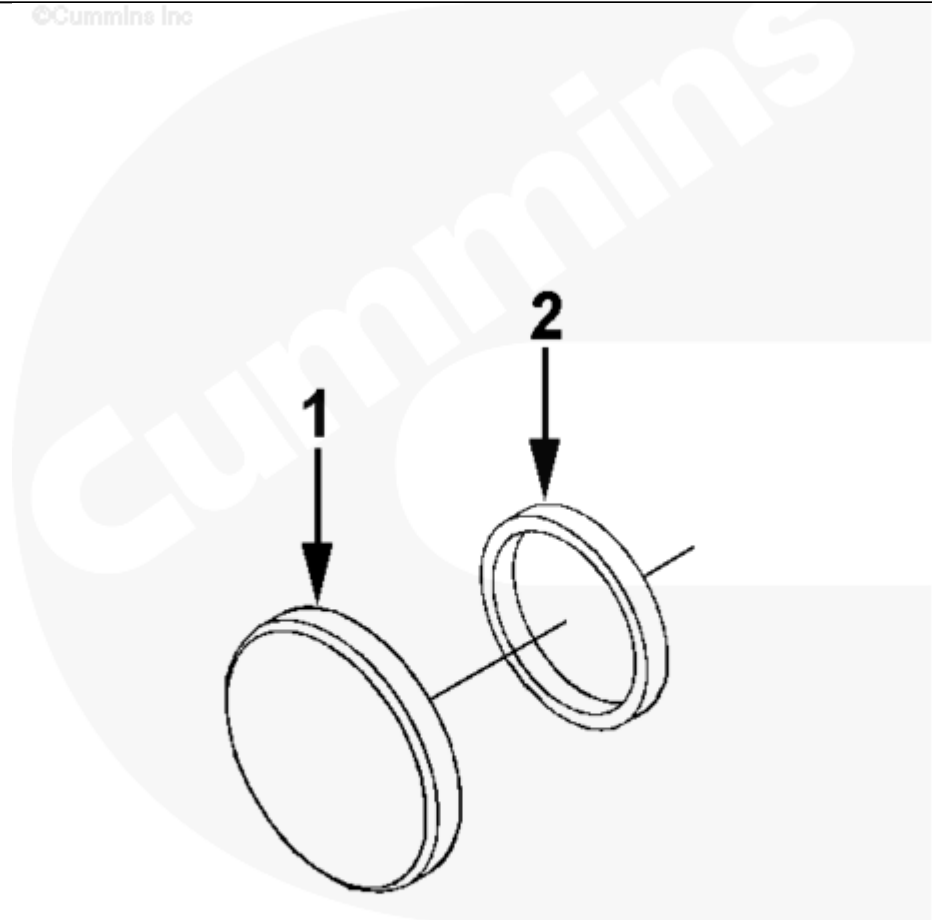

## Parts Catalog - Option Detail

Electronic Parts Catalog - Option Detail				
Option	Group	Graphic	Film Card	Date
EI9701-03	15.06	ei951gt	Z	03-DEC-03
<b>Engines</b>	6C8.3, C GAS PLUS CM556, G8.3, G8.3 CM558, GTA8.3 CM558, ISC CM2150, ISC CM554, ISC CM850, ISC8.3 CM2250, ISC8.3 G CM2180 C101, ISL CM2150, ISL CM554, ISL CM850, ISL G CM2180, ISL8.9 CM2150 L110, ISL8.9 CM2880 L112, ISL9 CM2150 SN, ISL9 CM2250, ISL9 CM2350 L101, ISL9 CM2350 L111, ISLE4 CM850, L GAS PLUS CM556, L8.9, L8.9 L121, L8.9G CMOH2.0 L125B, L9 CM2350 L116B, L9 CM2350 L119B, L9 CM2350 L120C, L9 CM2350 L123B, L9.3 L105, L9.5 L117, L9N CM2380 L124B, QSC8.3 CM2250, QSC8.3 CM2880 C102, QSC8.3 CM554, QSC8.3 CM850(CM2850), QSL9 CM2250, QSL9 CM2250 L115, QSL9 CM2350 L102, QSL9 CM2350 L107, QSL9 CM2350 L118, QSL9 CM2350 L122, QSL9 CM554, QSL9 CM850(CM2850), QSL9 G CM558, QSL9 M CM2250 L106, QSL9.3 CM2880 L113			

**ei951gt**

Cart	Ref No	Part Number	Part Description	Required	Remarks
<a href="#">View My Cart</a>					
		<a href="#">E19701-03</a>	Mechanical Tachometer Drive Cover		<a href="#">MR - COVER, MECHANICAL TACH...</a> <a href="#">(More)</a>
					DRIVE
					Mechanical Tachometer Drive
					Provision: No
					Oil Fill Location:
					Fuel Pump Side
					Exhaust Side
					Valve Cover
					None
					Engine Family: B & C Series
					Brazil May Use P/N 3968355 In
					Place of P/N 3903463
<input type="checkbox"/>	1	<a href="#">3903463</a>	Access Hole Cover	1	
<input type="checkbox"/>	2	<a href="#">3903475</a>	Rectangular Ring Seal	1	